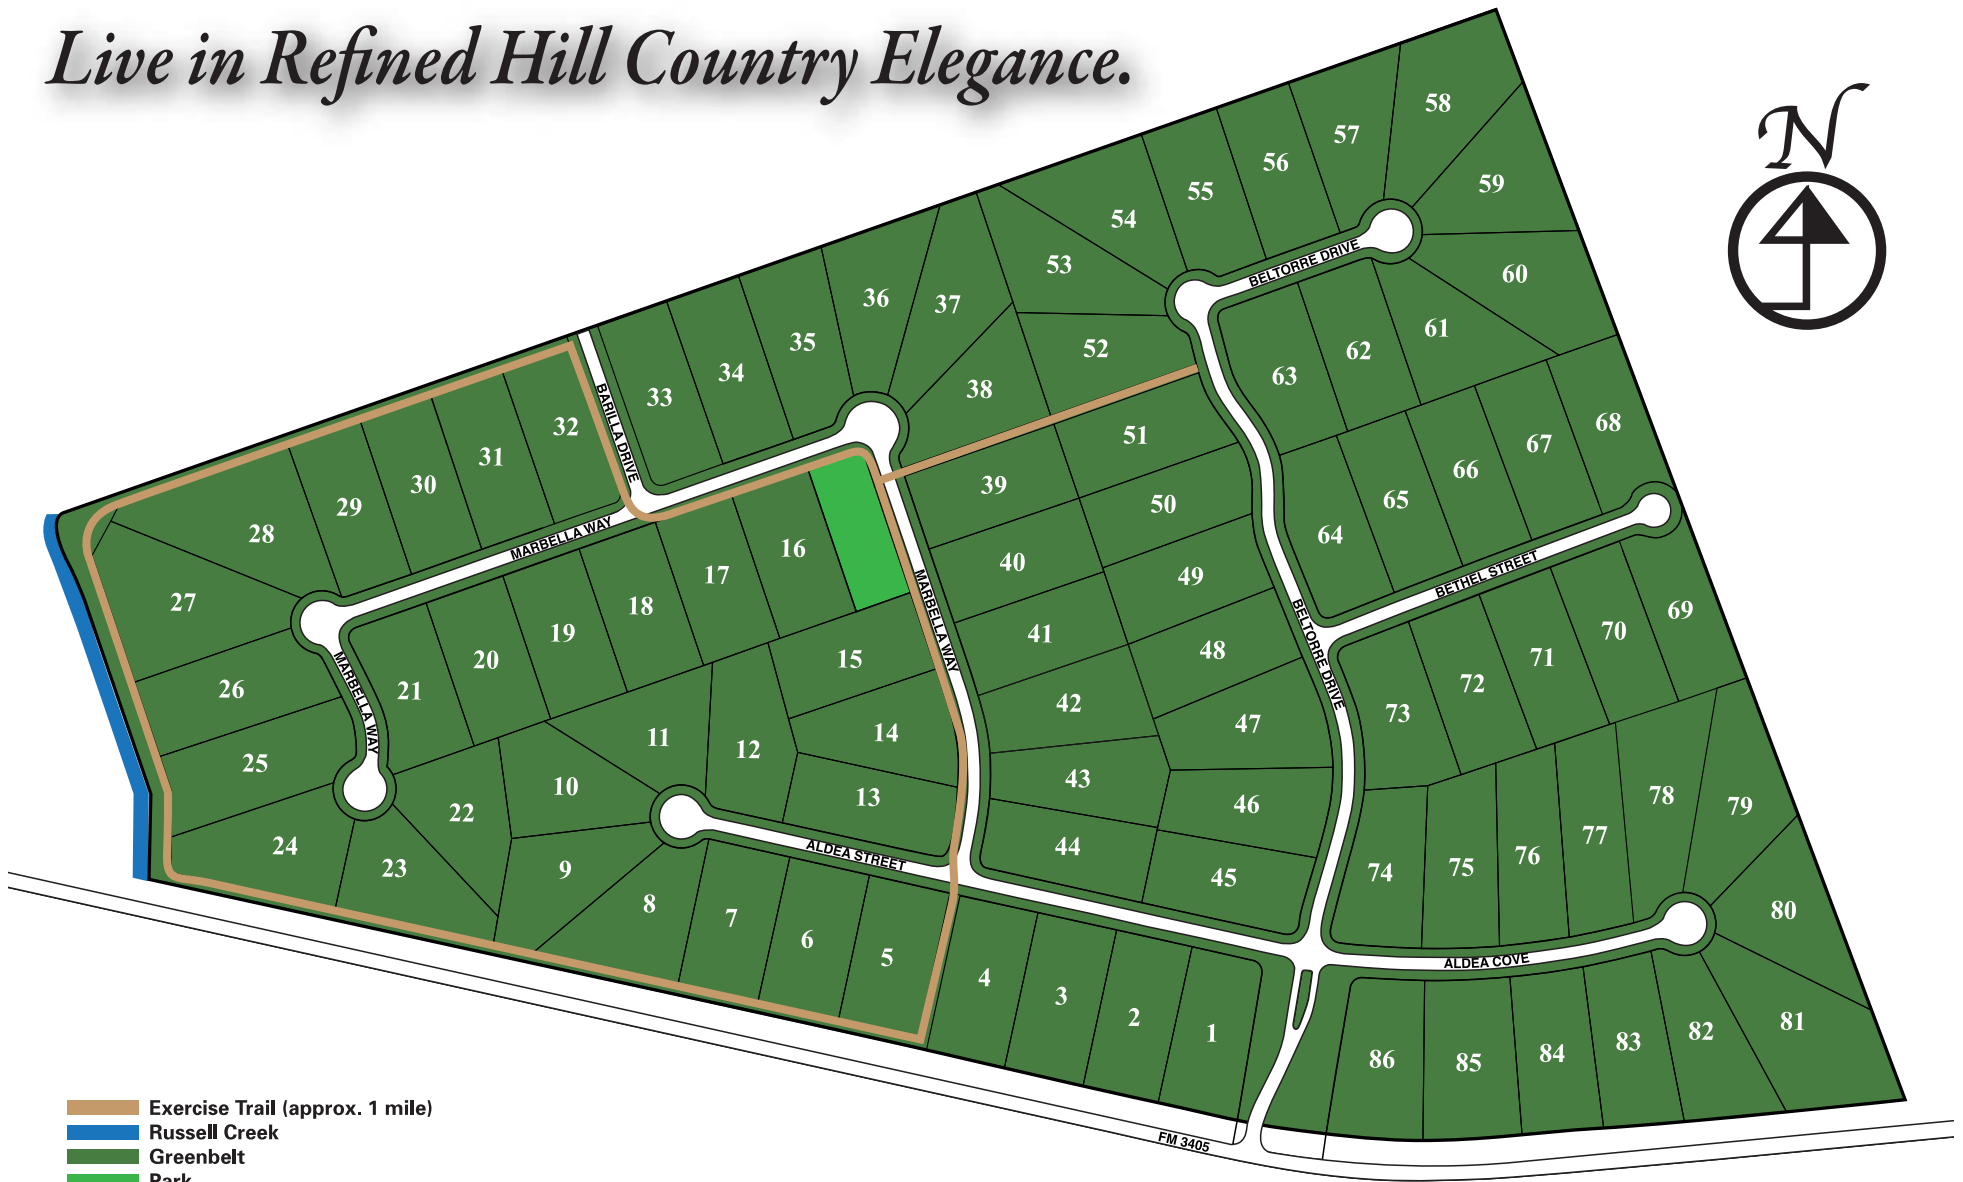

Live in Refined Hill Country Elegance.

-  Exercise Trail (approx. 1 mile)
-  Russell Creek
-  Greenbelt
-  Park

Beltorre

GEORGETOWN, TEXAS

Base mapping compiled from best available information.
All data should be considered preliminary and verified by Master Plat.